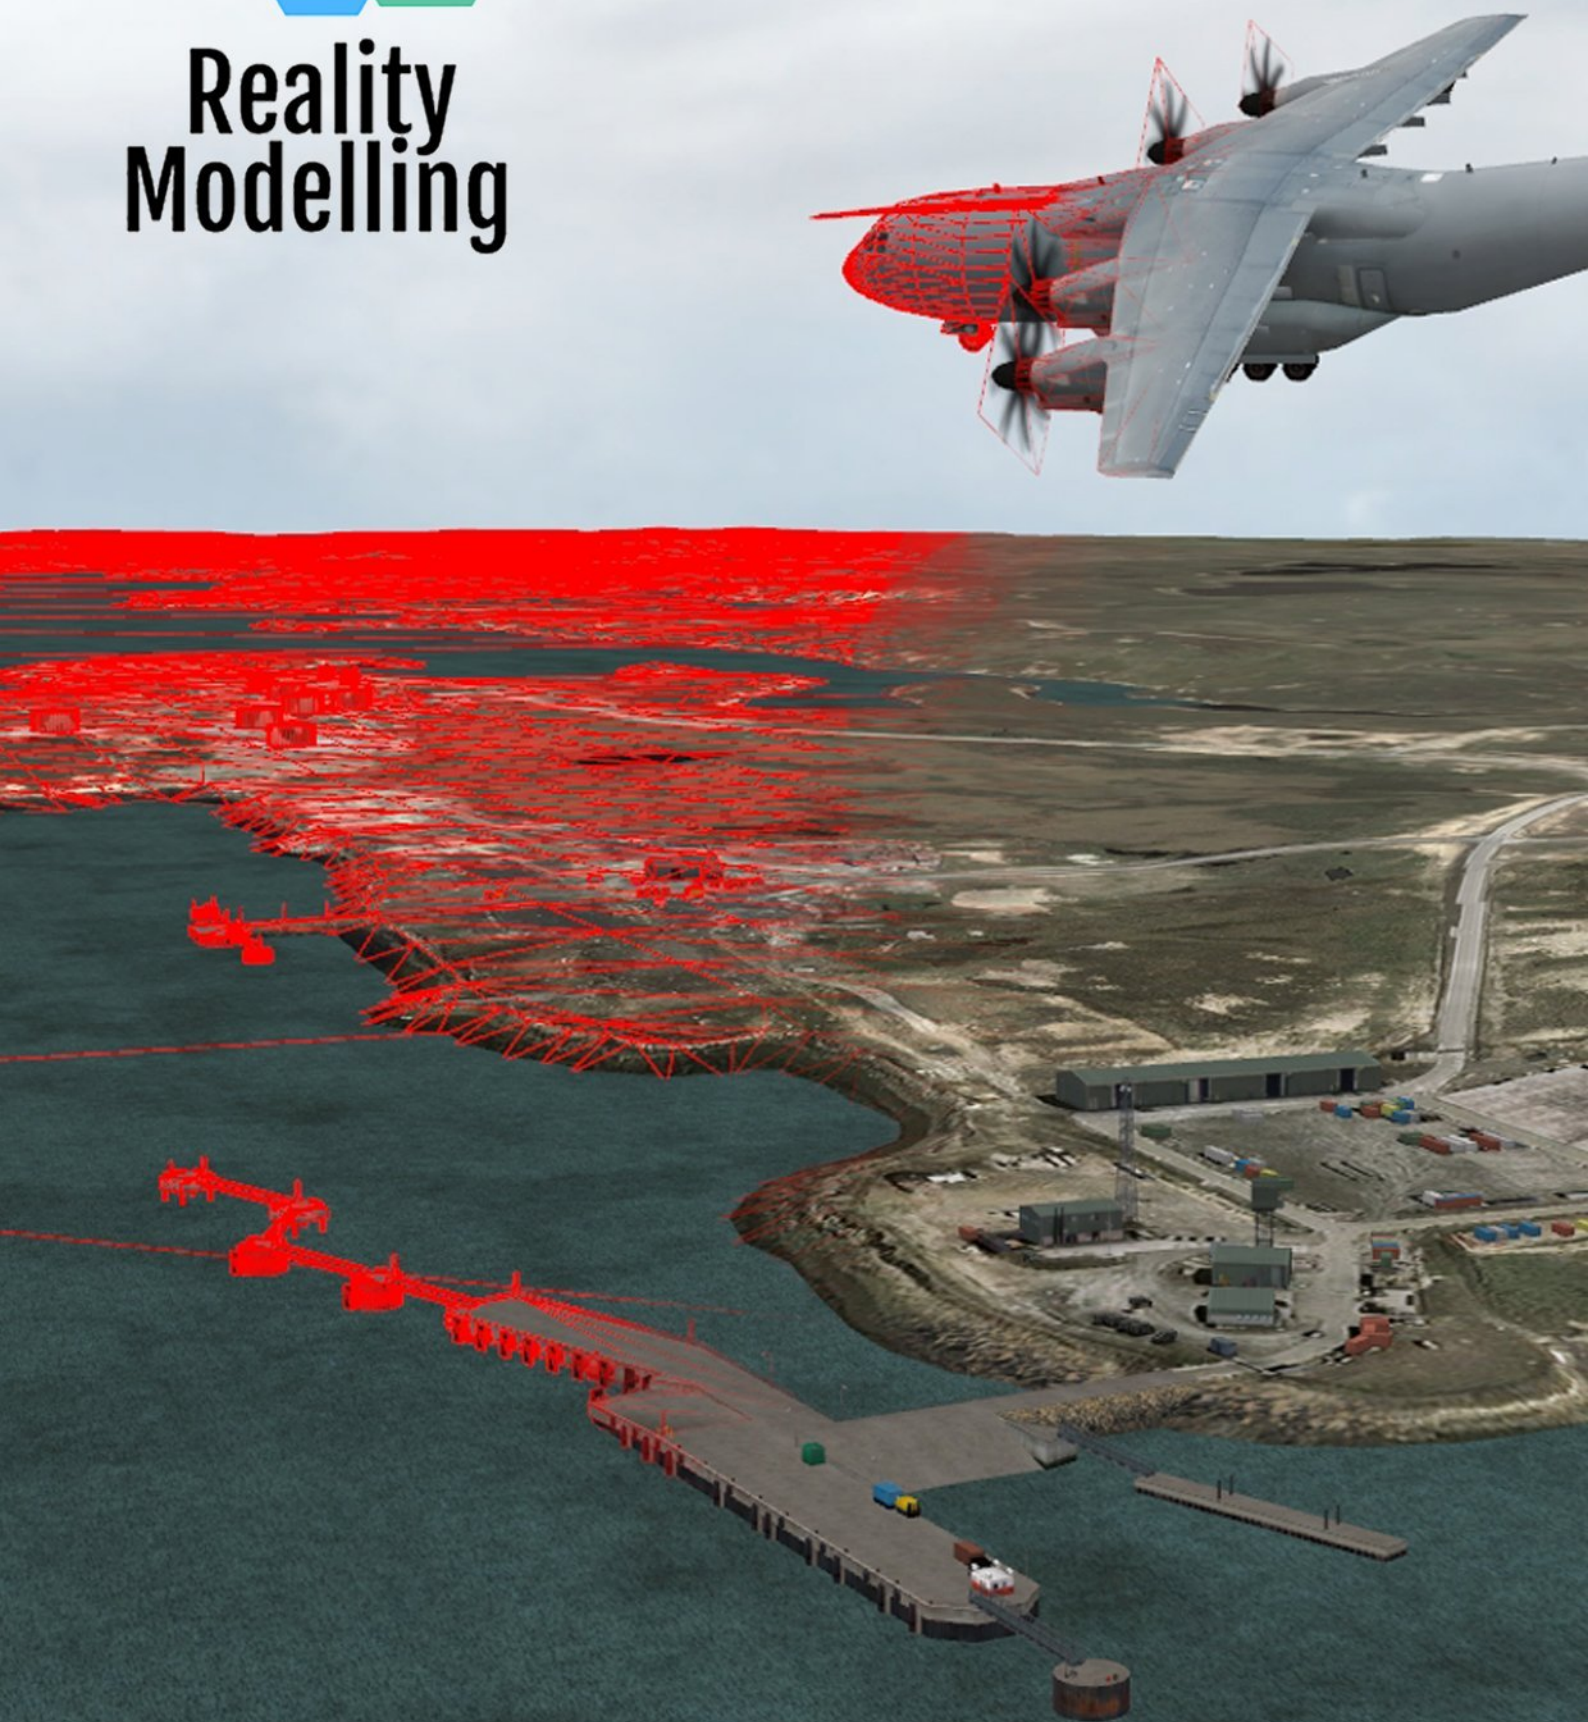

Reality Modelling

MILITARY AMBULANCES

3D Models of Military Ambulances

ARTEC BOXER AMBULANCE

Low Poly 3D model of the [ARTEC Boxer Ambulance](#)

Levels Of Detail (LOD): 5

LOD 1: 993 3 Vertice Polygons

LOD 2: 637 3 Vertice Polygons

LOD 3: 413 3 Vertice Polygons

LOD 4: 218 3 Vertice Polygons

LOD 5: 126 3 Vertice Polygons

Largest Texture (Main Pattern): 1024 x 1024

Largest Texture (Detail Pattern): 512 x 256

[Read More](#)

Category: [Military Ambulances](#)

Levels Of Detail (LOD): 4

LOD 1: 1432 3 Vertice Polygons

LOD 2: 845 3 Vertice Polygons

LOD 3: 426 3 Vertice Polygons

LOD 4: 224 3 Vertice Polygons

Largest Texture (Main Pattern): 2048 x 2048

Largest Texture (Detail Pattern): 1024 x 512

LOD 4: 174 3 Vertice Polygons

LOD 5: 98 3 Vertice Polygons

Largest Texture (Main Pattern): 1024 x 1024

Largest Texture (Detail Pattern): 512 x 256

[Read More](#)

Categories: [Military Ambulances](#), [Military Trucks](#)