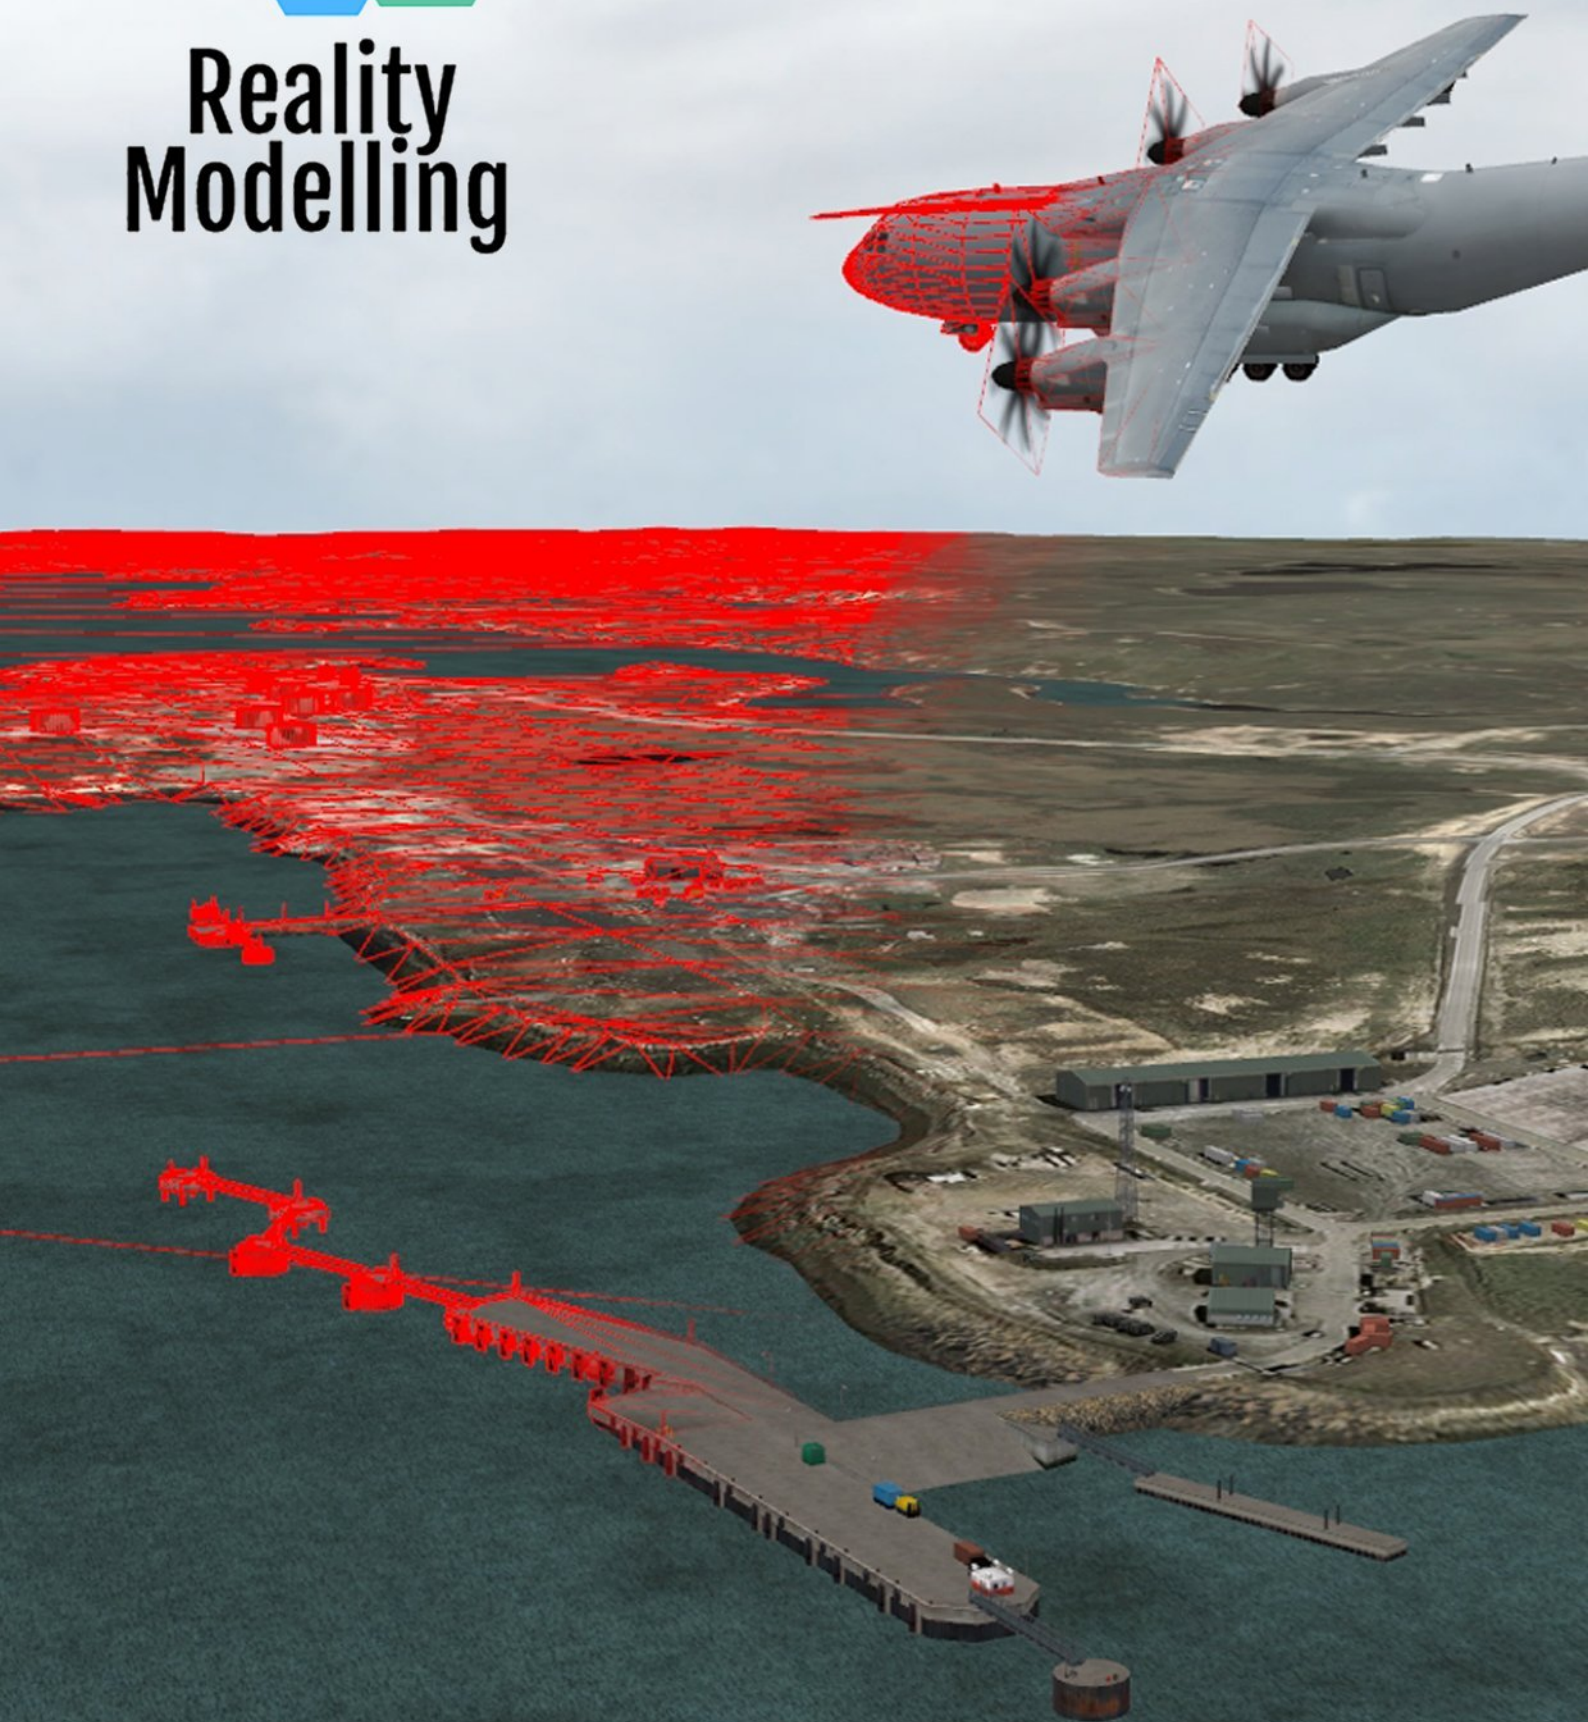

Reality Modelling

INDEX

**Reality
Modelling**

Creating effective, usable, 3D visual content.

**Reality Modelling
37 Cove Road
Rustington
Littlehampton
West Sussex
BN16 2QN
United Kingdom**

**realitymodelling.uk.com
+44 (0)1903 784476
martin.scampion@btinternet.com**